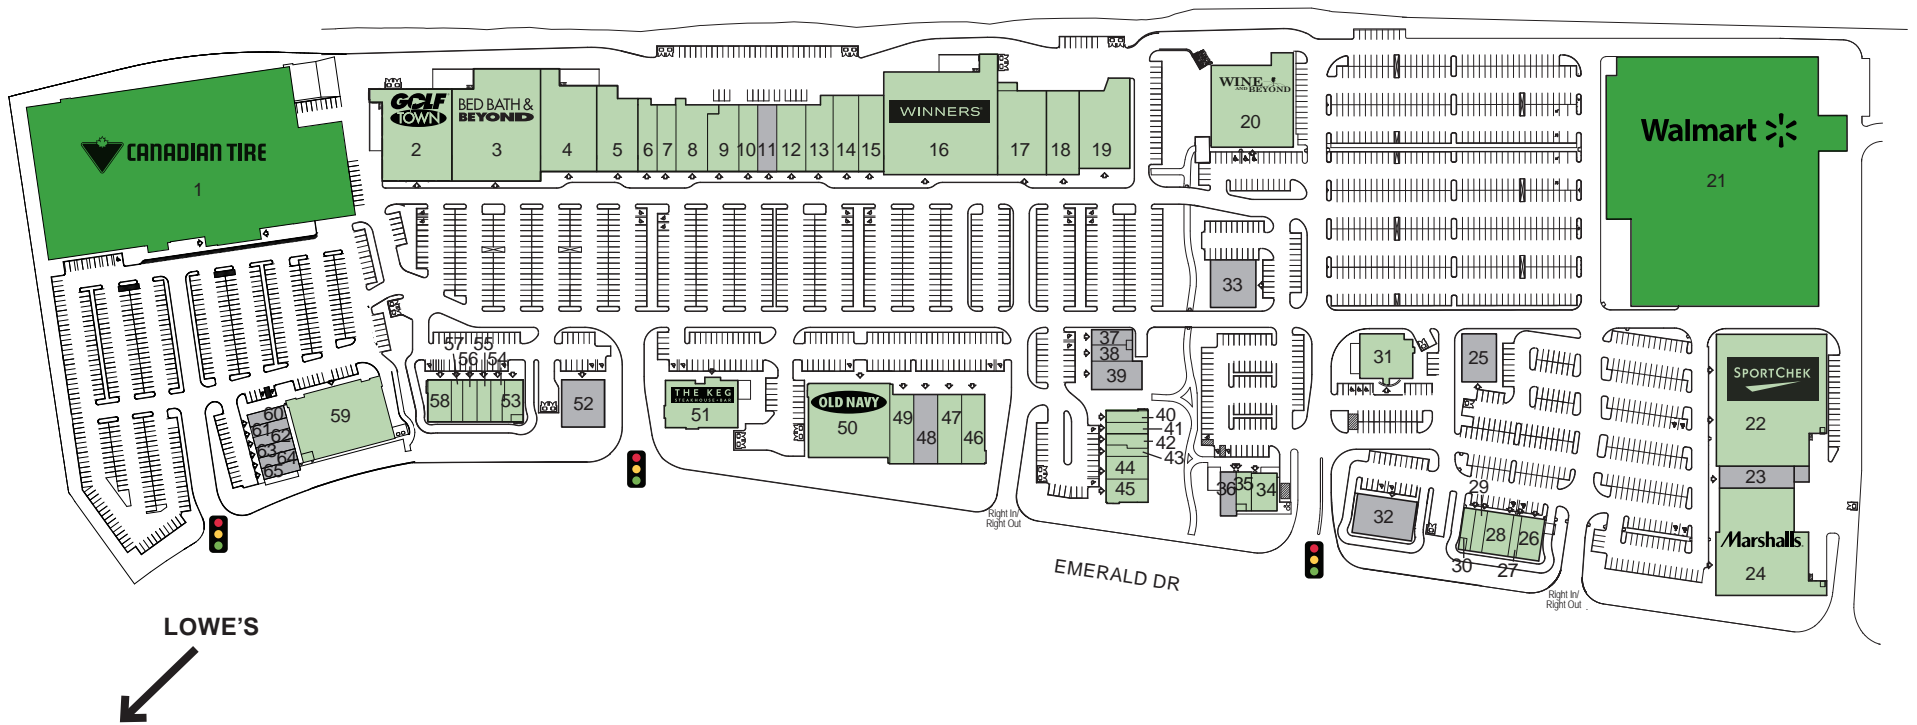

Emerald Hills District

Highway 16 and Sherwood Drive, Sherwood Park, AB | emeraldhillscentre.com

YELLOWHEAD HWY

- Anchor
- Leased
- Available

Emerald Hills District

Highway 16 and Sherwood Drive, Sherwood Park, AB | emeraldhillscentre.com

EMERALD HILLS CENTRE TENANT LISTING

Canadian Tire.....	1	Available (4,557 sq. ft.).....	23	Smashburger.....	45
Golf Town.....	2	Marshalls.....	24	La Vie en Rose.....	46
Bed Bath & Beyond.....	3	Available (4,700 sq. ft.).....	25	Justice and Brothers.....	47
PetSmart.....	4	Panda Express.....	26	Available (4,216 sq. ft.).....	48
Bouclair Home.....	5	Connected Cellular.....	27	Optiks International.....	49
Bootlegger.....	6	Parkstone Dental.....	28	Old Navy.....	50
Ricki's.....	7	Taco Time.....	29	The Keg Steakhouse and Bar.....	51
Reitmans.....	8	GNC.....	30	Available (5,100 sq. ft.).....	52
Addition Elle.....	9	Tony Roma's.....	31	Popeyes Louisiana Kitchen.....	53
Warehouse One.....	10	Available (5,970 sq. ft.).....	32	Opa!.....	54
Available (3,150 sq. ft.).....	11	Available (5,400 sq. ft.).....	33	Edo Japan.....	55
Ardene.....	12	Blaze Pizza.....	34	Quiznos Subs.....	56
The Shoe Company.....	13	Freshii.....	35	Mobile Squad.....	57
Carter's OshKosh.....	14	Available (1,751 sq. ft.).....	36	Emerald Hills Veterinary Clinic.....	58
Chatters/Tommy Gun's.....	15	Available (1,500 sq. ft.).....	37	Sofa Land.....	59
Winners.....	16	Available (1,600 sq. ft.).....	38	Available (1,400 sq. ft.).....	60
Dollarama.....	17	Available (3,600 sq. ft.).....	38	Available (1,200 sq. ft.).....	61
Bulk Barn.....	18	Yogurty's.....	40	Available (1,200 sq. ft.).....	62
Visions Electronics.....	19	Binh's Nails.....	41	Available (1,200 sq. ft.).....	63
Wine and Beyond.....	20	Press'd - The Sandwich Company.....	42	Available (1,200 sq. ft.).....	64
Walmart Supercentre.....	21	First Choice Haircutters.....	43	Available (1,275 sq. ft.).....	65
Sport Chek/Atmosphere.....	22	Massage Heights.....	44		