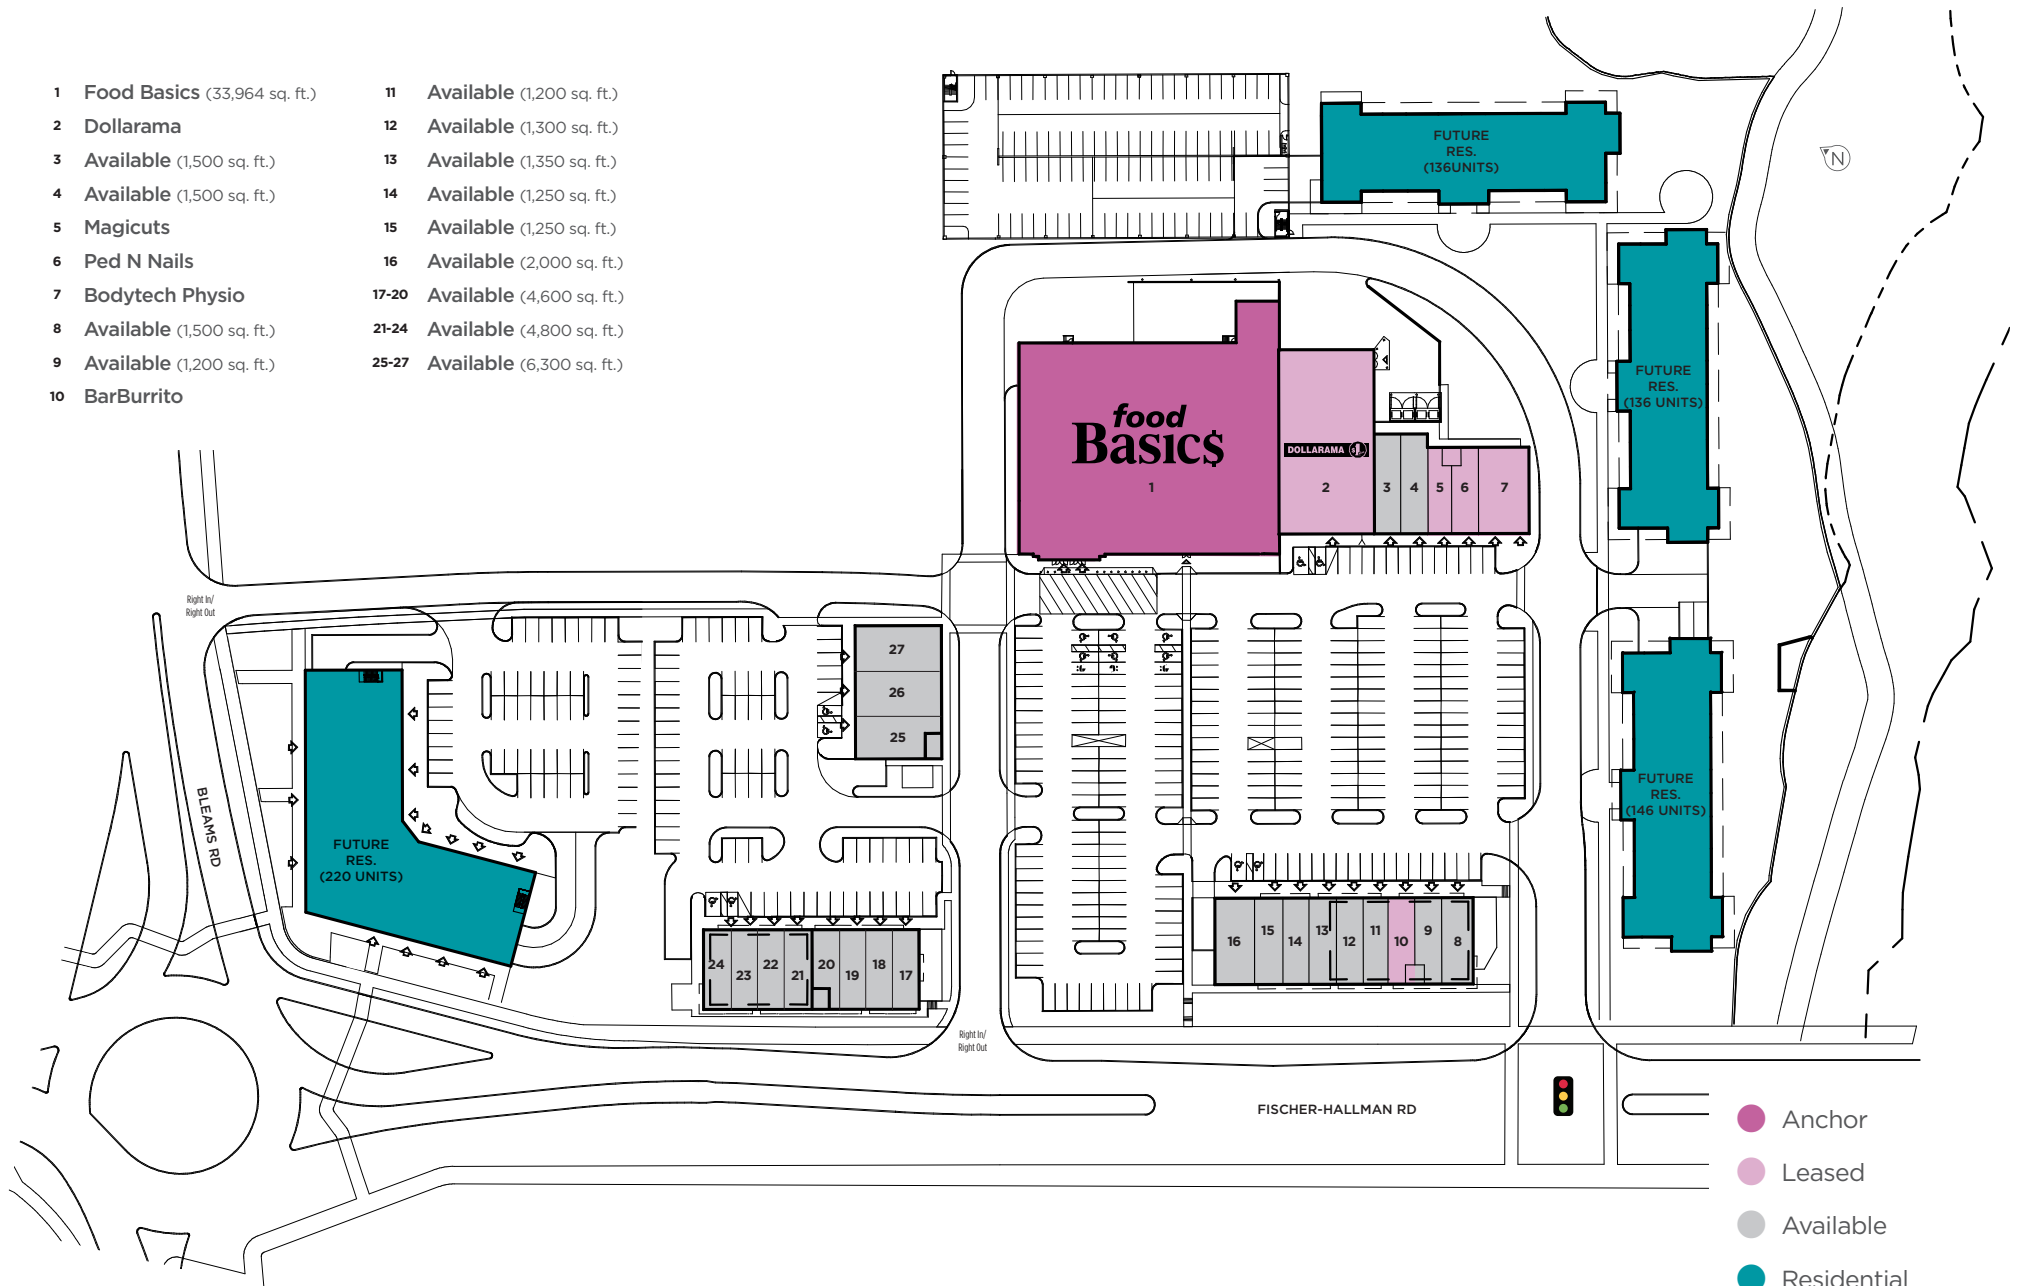

# Fischer-Hallman Road

Fischer-Hallman Road and Bleams Road, Kitchener, ON

- |                                |                                 |
|--------------------------------|---------------------------------|
| 1 Food Basics (33,964 sq. ft.) | 11 Available (1,200 sq. ft.)    |
| 2 Dollarama                    | 12 Available (1,300 sq. ft.)    |
| 3 Available (1,500 sq. ft.)    | 13 Available (1,350 sq. ft.)    |
| 4 Available (1,500 sq. ft.)    | 14 Available (1,250 sq. ft.)    |
| 5 Magicuts                     | 15 Available (1,250 sq. ft.)    |
| 6 Ped N Nails                  | 16 Available (2,000 sq. ft.)    |
| 7 Bodytech Physio              | 17-20 Available (4,600 sq. ft.) |
| 8 Available (1,500 sq. ft.)    | 21-24 Available (4,800 sq. ft.) |
| 9 Available (1,200 sq. ft.)    | 25-27 Available (6,300 sq. ft.) |
| 10 BarBurrito                  |                                 |

- Anchor
- Leased
- Available
- Residential