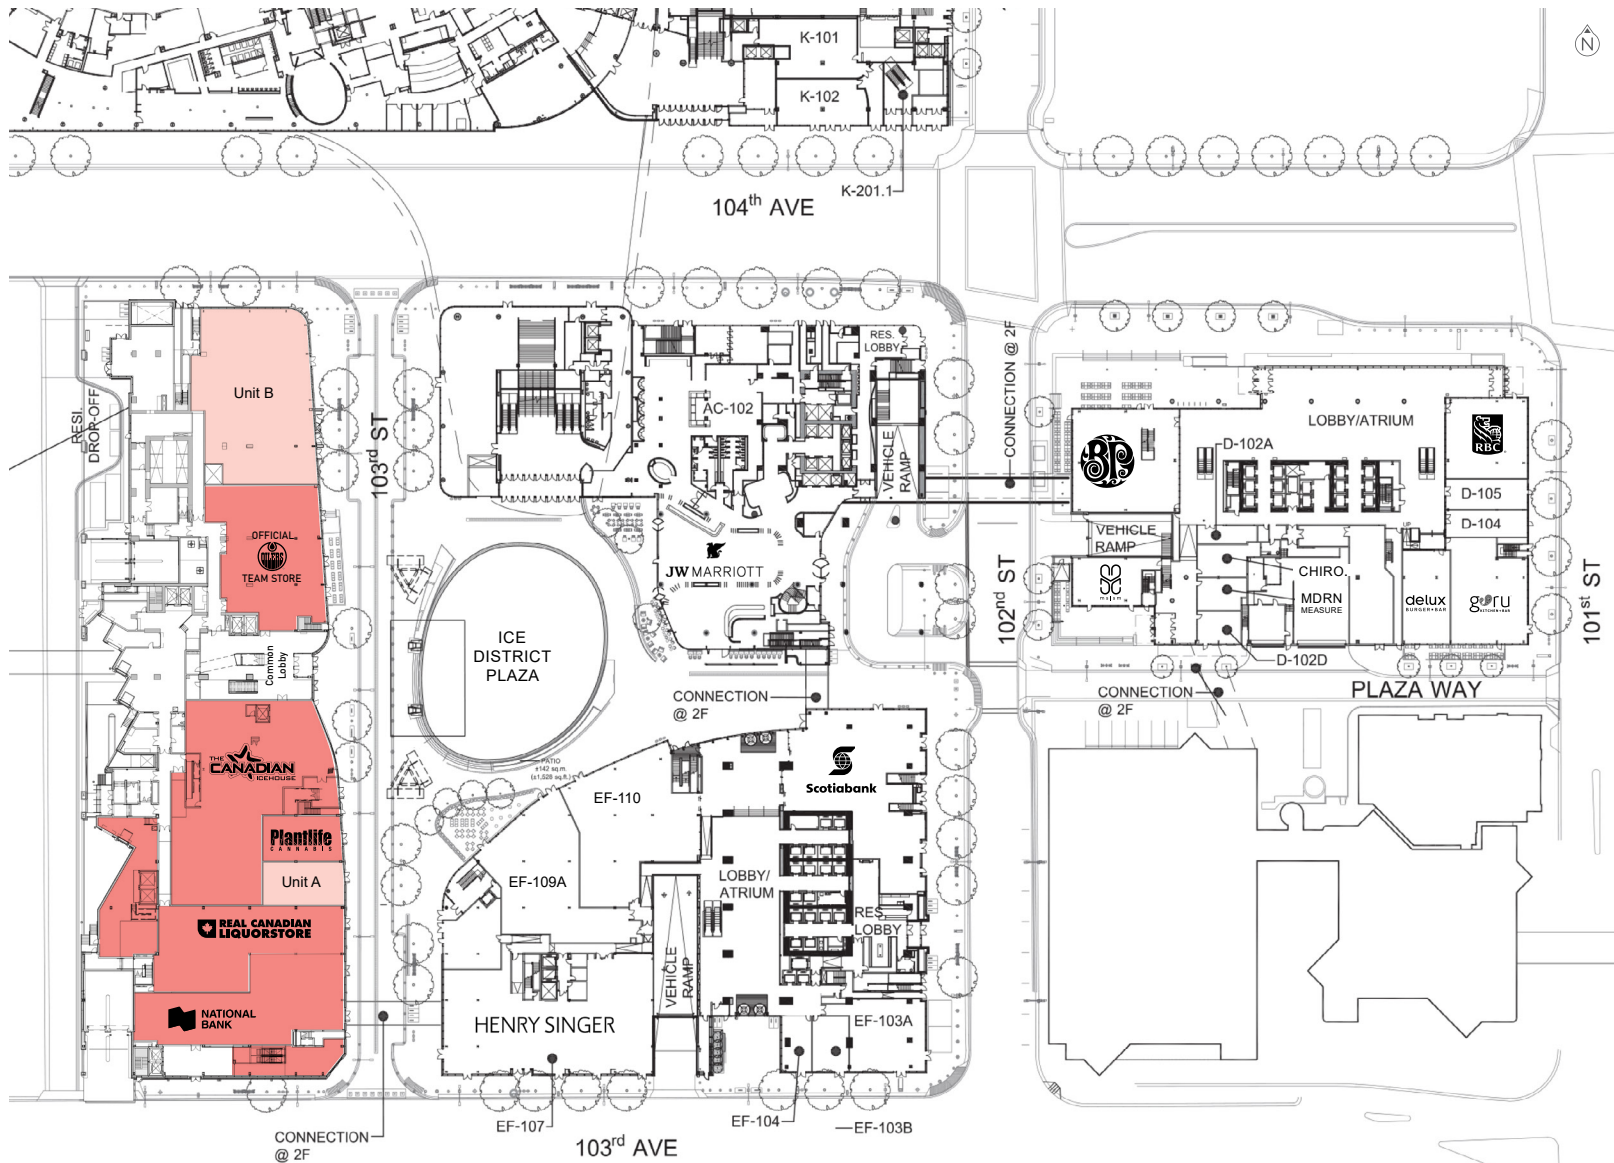

ICE District

104 Avenue NW and 103 Street NW, Edmonton, AB | icedistrict.com

KATZGROUP™

GROUND FLOOR

- Leased Retail
- Available Retail
- Loblaw's CityMarket