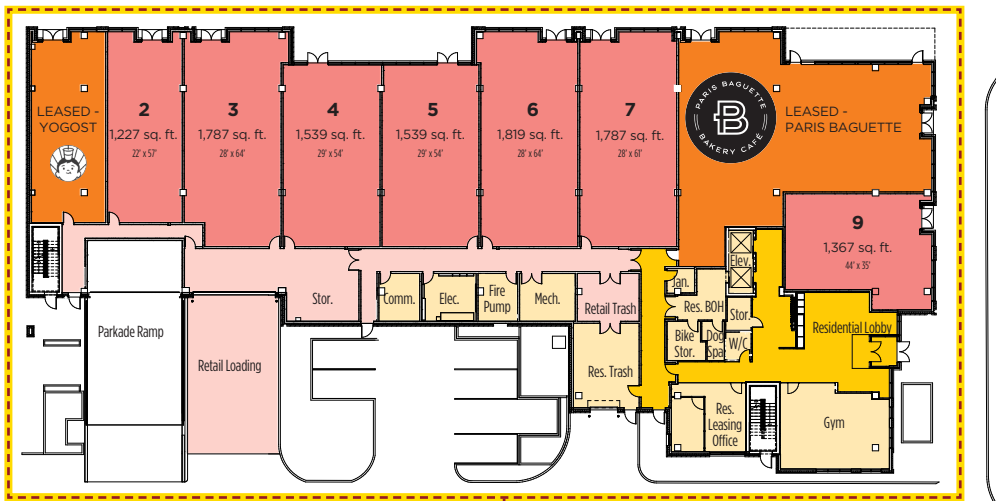

Southpark on Whyte

Whyte (82) Avenue NW and 106 Street NW, Edmonton, AB | southparkonwhyte.com

WHYTE (82) AVE NW

LANEWAY

PHASE 1

106 ST NW

- Available Retail
- Leased Retail
- Retail Services
- Residential
- Residential Services