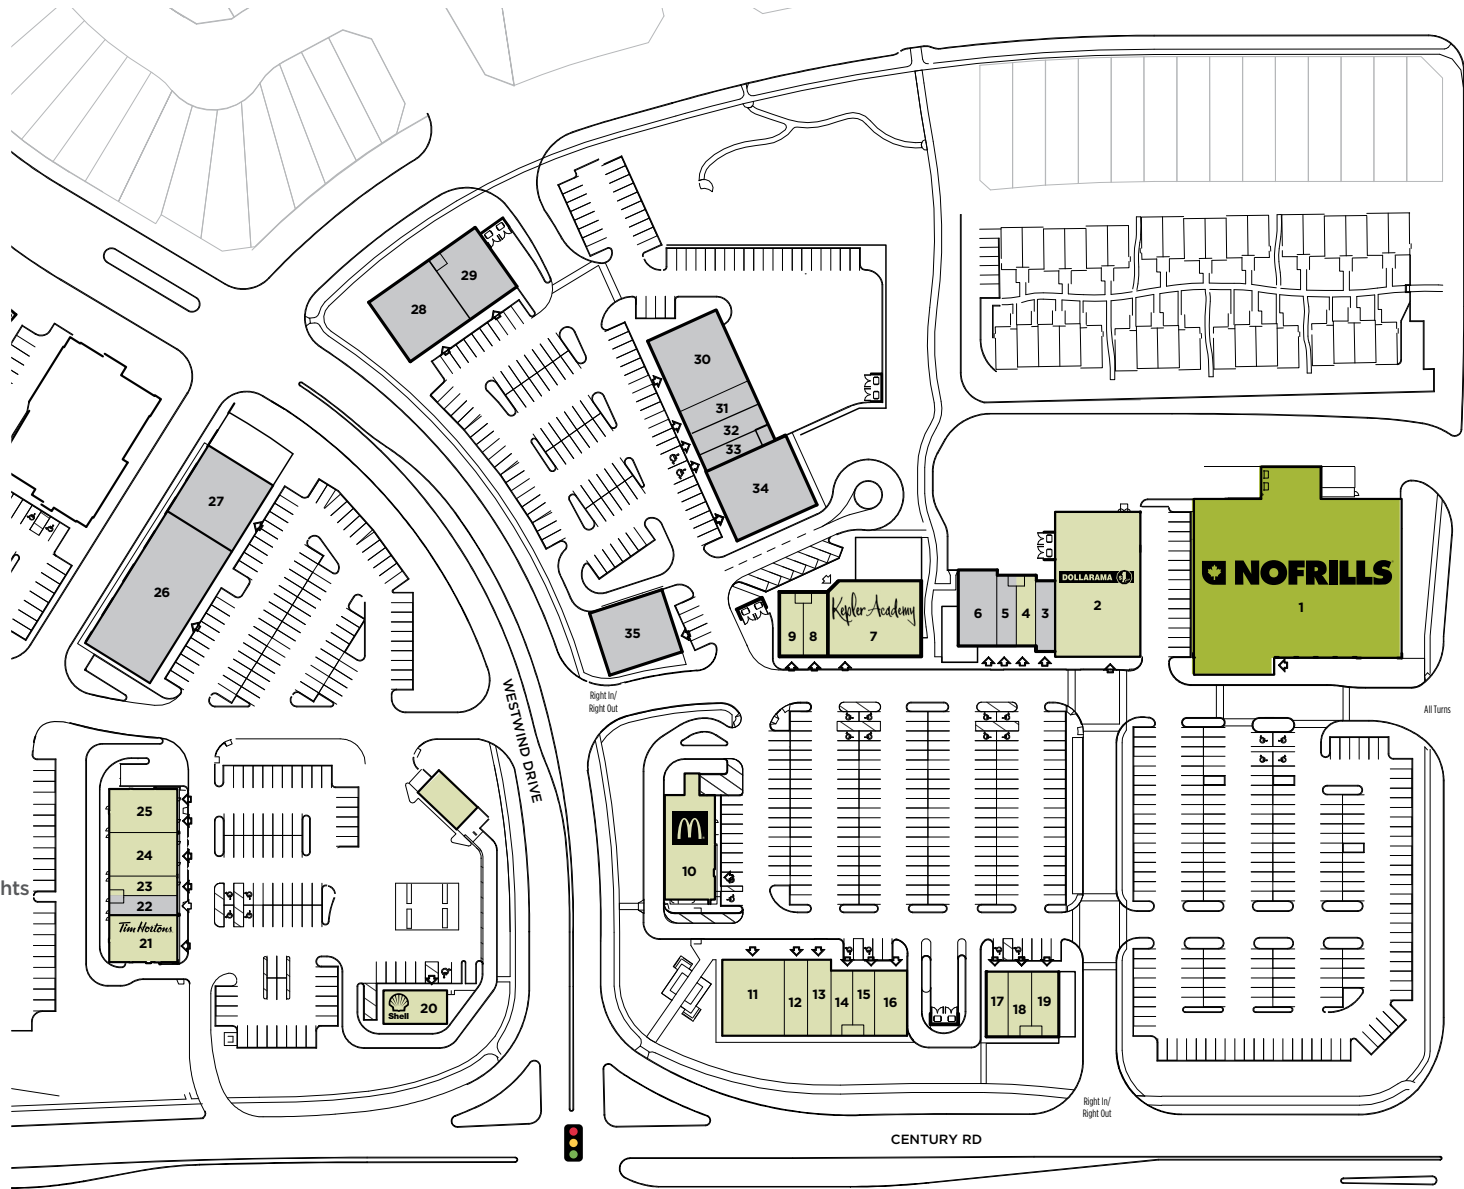

# Westwind Centre

Highway 16 and Century Road, Spruce Grove, AB

- 1 No Frills (30,682 sq. ft.)
- 2 Dollarama
- 3 Available (1,175 sq. ft.)
- 4 Mr. Barber
- 5 Available (1,100 sq. ft.)
- 6 Available (2,500 sq. ft.)
- 7 Kepler Academy
- 8 Bone & Biscuit
- 9 H&R Block
- 10 McDonalds
- 11 Westwind Dental
- 12 Massage Addict
- 13 Ali's RX Dispensaries
- 14 Q-Nails
- 15 Supplement King
- 16 KFC
- 17 Subway
- 18 BarBurrito
- 19 LOVEPIZZA
- 20 Shell
- 21 Tim Hortons
- 22 Available (1,000 sq. ft.)
- 23 Fire & Flower
- 24 Canadian Pies & Kurry Knights
- 25 Talking Dog Brewery
- 26 Available (10,000 sq. ft.)
- 27 Available (5,000 sq. ft.)
- 28 Available (4,500 sq. ft.)
- 29 Available (3,350 sq. ft.)
- 30 Available (5,000 sq. ft.)
- 31 Available (4,000 sq. ft.)
- 32-34 Available (5,650 sq. ft.)
- 35 Available (4,200 sq. ft.)

- Anchor
- Leased
- Available